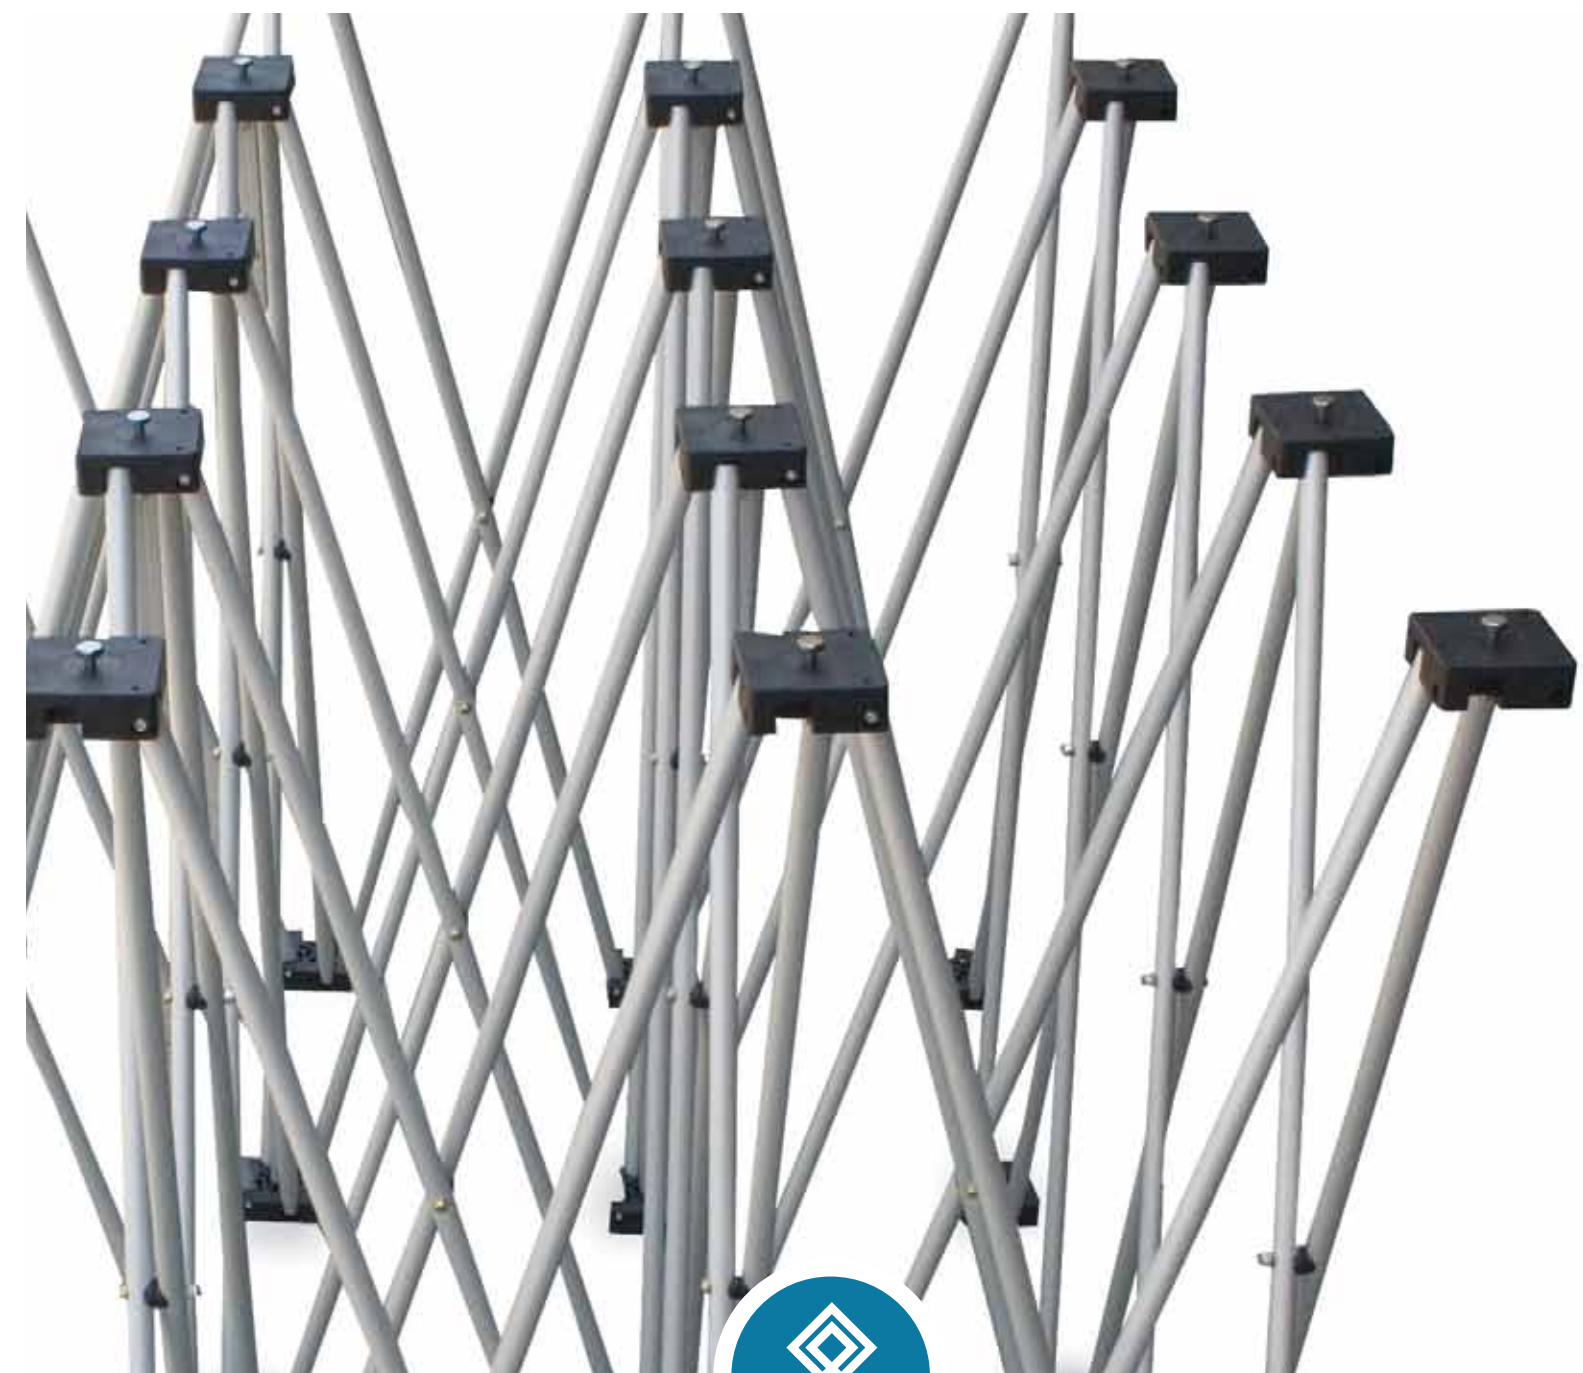

POP UP DISPLAYS

Pricing  
 20ft. Serpentine  
 \$3890 + tax + shipping  
 Includes Laminated graphics  
 Two Podium & two Podium graphics  
 Includes 4 pop Up lights  
 Customer to supply all graphics. Graphics template will be provided  
 Turnaround: 3-5 business days + 5 days to ship from our Pennsylvania warehouse

POP UP DISPLAYS

- Accessories
- Podium
  - Aluminum Frame
  - Halogen Lights (150W)
  - Cords
  - Magnetic Strip Roll
  - Hanging Hardware Kit
  - Channel Bars

- Fabric Panel Color
- BLACK
  - SILVER PMS 423C
  - BLUE PMS 281C

Halogen Light  
 Black  
 150W / 6.3' cord