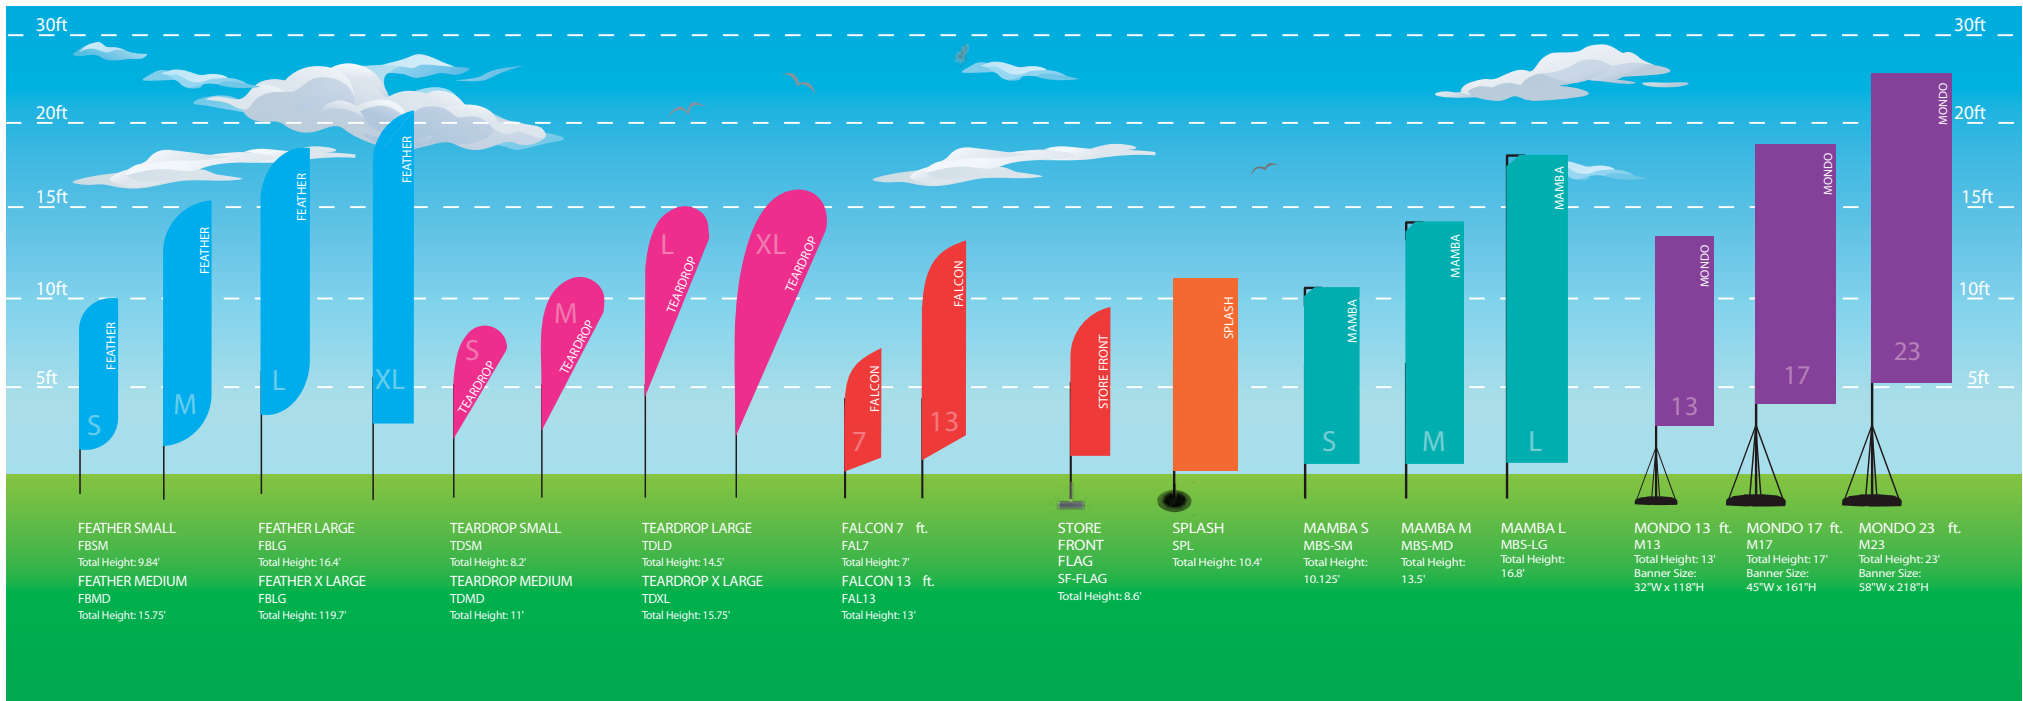

BANNER FLAGS

FEATHER / TEARDROP / FALCON

STORE FRONT FLAG / SPLASH / MAMBA / MONDO

Options

Spike Base
Perfect for displaying in the grass or dirt.
Price (Feather/Teardrop & Falcon)

X Base
The standard X base for displaying on flat ground.
Size: Small, Medium, Large & XL
Price:

Water Bag for X Base (Optional)

Water Base (Optional)
For Feather, Teardrop & Mamba

Fixed Mount Bases for Falcon $11.00 (Optional)

Triangle Falcon Base
For displaying in the grass or dirt for Falcon Flag.
Price:

Options

Mamba Spike Base

Mamba X Base & Water Bag

Splash Base (Included)

Mondo Base (Included)

Mondo Bags

Mamba Bag

Single-Sided
Image is printed on 1 side of the banner for single-sided displays. The back side shows the see-through mirror image of the front side.
Material: Mesh Fabric

Double-Sided
Two single-sided banners are sewn back to back enabling a double-sided display. A block out material is sewn between the banners to prevent light from shining through.
Material: Mesh Fabric